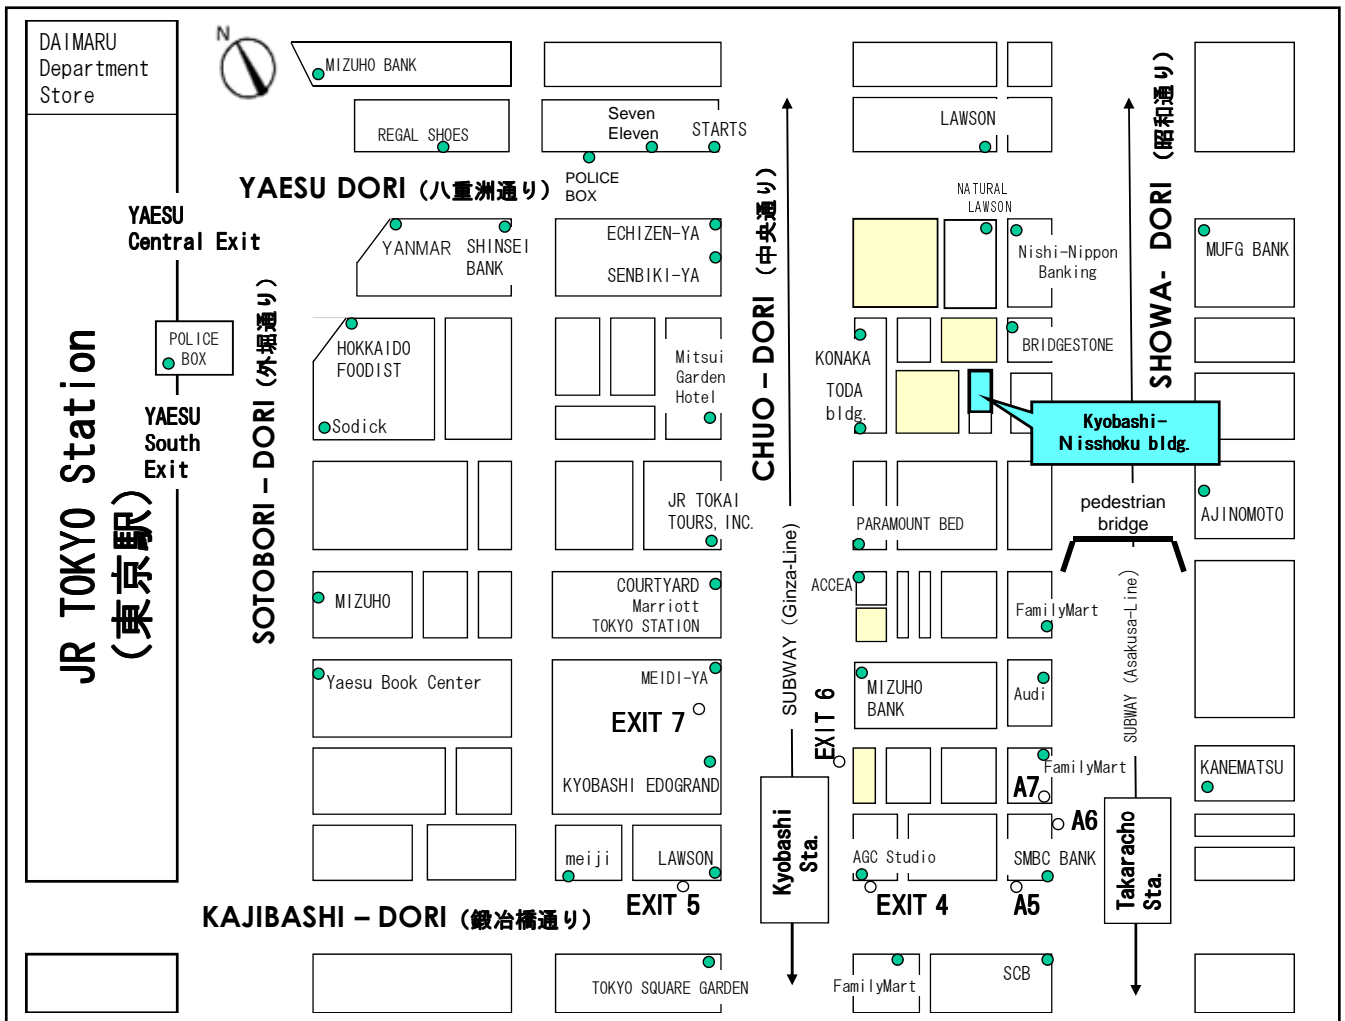

SIKs&Co.

Kyobashi Office
 8TH FLOOR KYOBASHI-NISSHOKU BUILDING
 8-7, KYOBASHI 1-CHOME, CHUO-KU
 TOKYO JAPAN
 Phone:81-3-3538-5680 FAX:81-3-3538-5686
<http://www.siks.jp>

Under construction

- 8 minute walk from JR Tokyo Station, Yaesu Central Exit
- 5 minute walk from Kyobashi Station, Exit 6 or 7 of Tokyo Metro Ginza Line
- 4 minute walk from Takaracho Station, Exit A5 or A6 of Toei Subway Asakusa Line