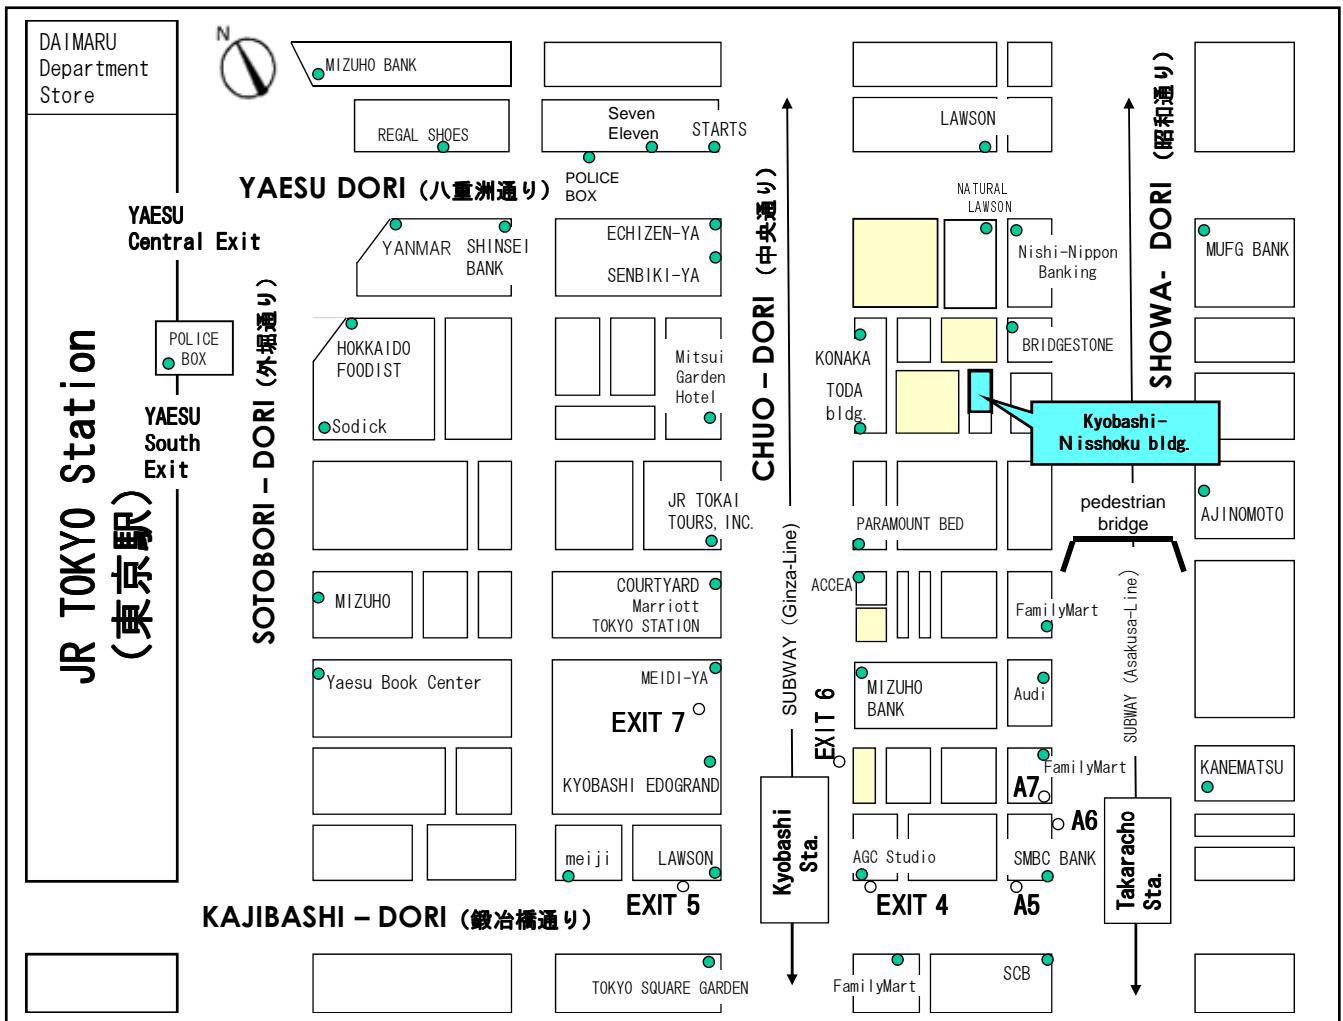

SIKs&Co.

Kyobashi Office
 8TH FLOOR KYOBASHI-NISSHOKU BUILDING
 8-7, KYOBASHI 1-CHOME, CHUO-KU
 TOKYO JAPAN
 Phone:81-3-3538-5680 FAX:81-3-3538-5686
<http://www.siks.jp>

Under construction

7 minute walk from JR Tokyo Station, Yaesu Central Exit
 5 minute walk from Kyobashi Station, Exit 6 or 7 of Tokyo Metro Ginza Line
 4 minute walk from Takaracho Station, Exit A5 or A6 of Toei Subway Asakusa Line